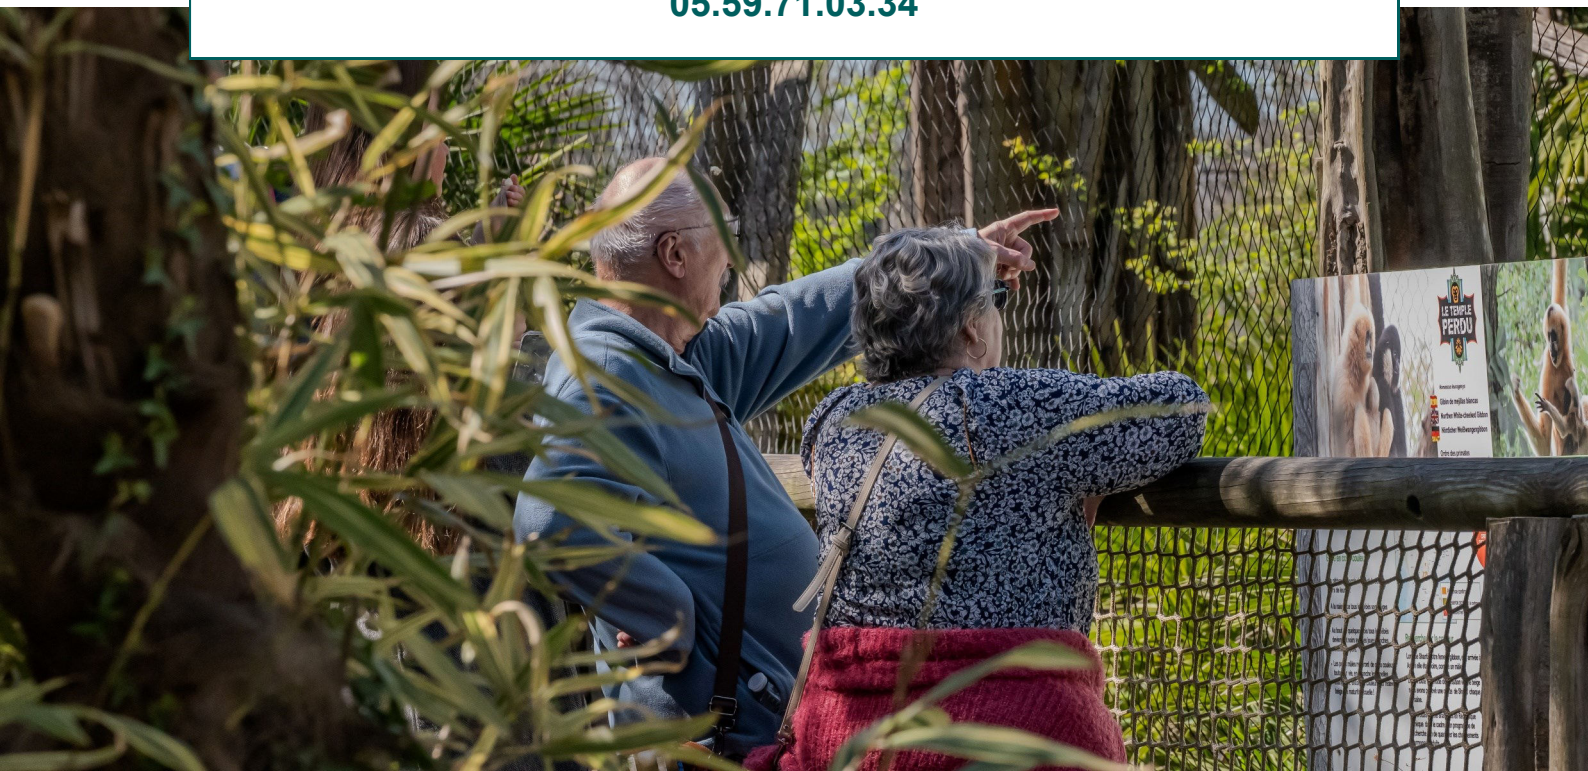

Contact us :

info@zoo-asson.org

05.59.71.03.34